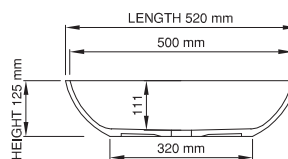

thin-edge

Product code: SWMBAS90  
 Size (l) x (w) x (h): 520mm x 320mm x 125mm  
 Top to waste: 111mm  
 Overflow: Internal Overflow / No overflow  
 Material: DADOquartz®  
 Finish: Matte / Polished  
 Mounting: Counter-top / Under-mount

Base dimensions: 320mm x 220mm  
 Edge width: 10mm  
 Waste diameter: 40mm  
 Weight: 5.9kg

#### Shipping information

Packing dimensions: 600mm x 400mm x 140mm  
 Shipping mass: 7.9kg