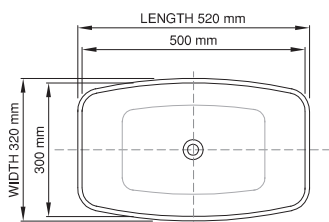

thin-edge

Product code: SWMBAS90  
 Size (l) x (w) x (h): 520mm x 320mm x 125mm  
 Top to waste: 111mm  
 Overflow: Internal Overflow / No overflow  
 Material: DADOquartz®  
 Finish: Matte / Polished  
 Mounting: Counter-top / Under-mount

Base dimensions: 320mm x 220mm  
 Edge width: 10mm  
 Waste diameter: 40mm  
 Weight: 5.9kg

#### Shipping information

Packing dimensions: 600mm x 400mm x 140mm  
 Shipping mass: 7.9kg