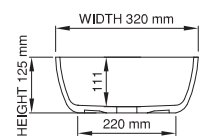

thin-edge

Product code: SWMBAS90  
 Size (l) x (w) x (h): 520mm x 320mm x 125mm  
 Top to waste: 111mm  
 Overflow: Internal Overflow / No overflow  
 Material: DADOquartz®  
 Finish: Matte / Polished  
 Mounting: Counter-top / Under-mount

Base dimensions: 320mm x 220mm  
 Edge width: 10mm  
 Waste diameter: 40mm  
 Weight: 5.9kg

#### Shipping information

Packing dimensions: 600mm x 400mm x 140mm  
 Shipping mass: 7.9kg