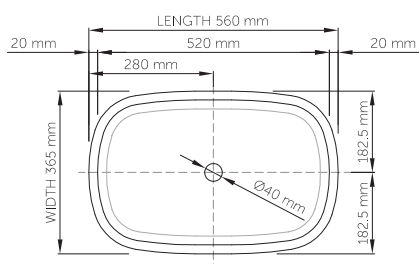

wide-edge

Product code: SWMBAS89
 Size (l) x (w) x (h): 560mm x 365mm x 120mm
 Top to waste: 100mm
 Overflow: Internal Overflow / No overflow
 Material: DADOquartz®
 Finish: Matte / Polished
 Mounting: Counter-top / Under-mount

Base dimensions: 515mm x 250mm
 Edge width: 20mm
 Waste diameter: 40mm
 Weight: 6.5kg

Shipping information

Packing dimensions: 580mm x 340mm x 130mm
 Shipping mass: 8.5kg