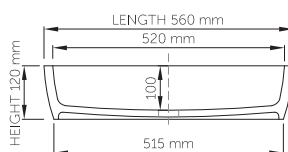

wide-edge

Product code: SWMBAS89
 Size (l) x (w) x (h): 560mm x 365mm x 120mm
 Top to waste: 100mm
 Overflow: Internal Overflow / No overflow
 Material: DADOquartz®
 Finish: Matte / Polished
 Mounting: Counter-top / Under-mount

Base dimensions: 515mm x 250mm
 Edge width: 20mm
 Waste diameter: 40mm
 Weight: 6.5kg

Shipping information

Packing dimensions: 580mm x 340mm x 130mm
 Shipping mass: 8.5kg