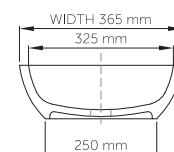

wide-edge

Product code: SWMBAS89
 Size (l) x (w) x (h): 560mm x 365mm x 120mm
 Top to waste: 100mm
 Overflow: Internal Overflow / No overflow
 Material: DADOquartz®
 Finish: Matte / Polished
 Mounting: Counter-top / Under-mount

Base dimensions: 515mm x 250mm
 Edge width: 20mm
 Waste diameter: 40mm
 Weight: 6.5kg

Shipping information

Packing dimensions: 580mm x 340mm x 130mm
 Shipping mass: 8.5kg