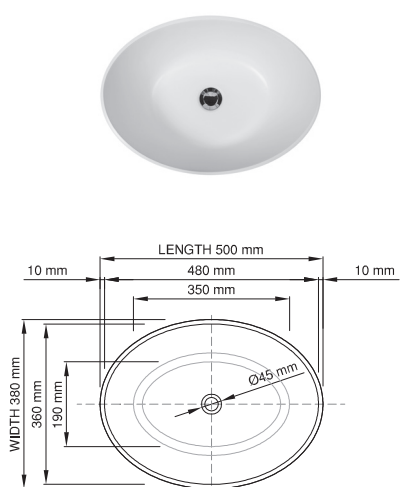

thin-edge

Product code: SWMBAS76  
 Size (l) x (w) x (h): 500mm x 380mm x 170mm  
 Top to waste: 140mm  
 Overflow: Internal Overflow / No overflow  
 Material: DADOquartz®  
 Finish: Matte / Polished  
 Mounting: Counter-top

Base dimensions: 310mm x 245mm  
 Edge width: 10mm  
 Waste diameter: 40mm  
 Weight: 6kg

### Shipping information

Packing dimensions: 550mm x 500mm x 200mm  
 Shipping mass: 8kg