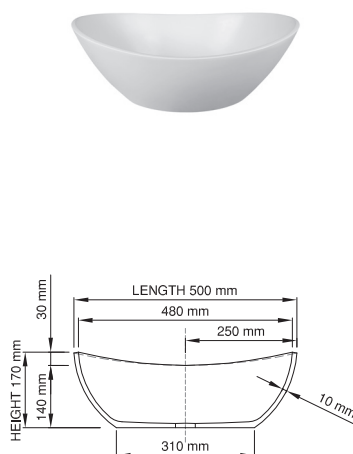

thin-edge

Product code: SWMBAS76  
 Size (l) x (w) x (h): 500mm x 380mm x 170mm  
 Top to waste: 140mm  
 Overflow: Internal Overflow / No overflow  
 Material: DADOquartz®  
 Finish: Matte / Polished  
 Mounting: Counter-top

Base dimensions: 310mm x 245mm  
 Edge width: 10mm  
 Waste diameter: 40mm  
 Weight: 6kg

### Shipping information

Packing dimensions: 550mm x 500mm x 200mm  
 Shipping mass: 8kg