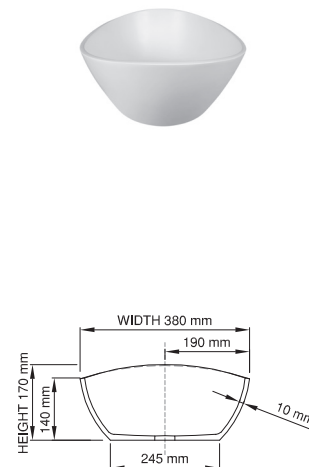

thin-edge

Product code: SWMBAS76  
 Size (l) x (w) x (h): 500mm x 380mm x 170mm  
 Top to waste: 140mm  
 Overflow: Internal Overflow / No overflow  
 Material: DADOquartz®  
 Finish: Matte / Polished  
 Mounting: Counter-top

Base dimensions: 310mm x 245mm  
 Edge width: 10mm  
 Waste diameter: 40mm  
 Weight: 6kg

### Shipping information

Packing dimensions: 550mm x 500mm x 200mm  
 Shipping mass: 8kg