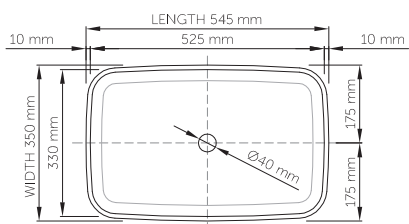

thin-edge

Product code: SWMBAS46
 Size (l) x (w) x (h): 545mm x 350mm x 120mm
 Top to waste: 110mm
 Overflow: Internal Overflow / No overflow
 Material: DADOquartz®
 Finish: Matte / Polished
 Mounting: Counter-top / Under-mount

Base dimensions: 515mm x 330mm
 Edge width: 10mm
 Waste diameter: 40mm
 Weight: 10kg

Shipping information

Packing dimensions: 580mm x 380mm x 150mm
 Shipping mass: 12kg