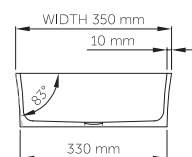

thin-edge

Product code: SWMBAS46
 Size (l) x (w) x (h): 545mm x 350mm x 120mm
 Top to waste: 110mm
 Overflow: Internal Overflow / No overflow
 Material: DADOquartz®
 Finish: Matte / Polished
 Mounting: Counter-top / Under-mount

Base dimensions: 515mm x 330mm
 Edge width: 10mm
 Waste diameter: 40mm
 Weight: 10kg

Shipping information

Packing dimensions: 580mm x 380mm x 150mm
 Shipping mass: 12kg