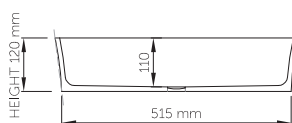

thin-edge

Product code: SWMBAS46
 Size (l) x (w) x (h): 545mm x 350mm x 120mm
 Top to waste: 110mm
 Overflow: Internal Overflow / No overflow
 Material: DADOquartz®
 Finish: Matte / Polished
 Mounting: Counter-top / Under-mount

Base dimensions: 515mm x 330mm
 Edge width: 10mm
 Waste diameter: 40mm
 Weight: 10kg

Shipping information

Packing dimensions: 580mm x 380mm x 150mm
 Shipping mass: 12kg