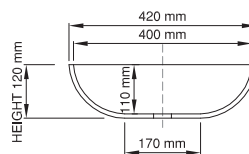

thin-edge

Product code: SWMBAS42
 Size (l) x (w) x (h): 420mm x 420mm x 120mm
 Top to waste: 110mm
 Overflow: Internal Overflow / No overflow
 Material: DADOquartz®
 Finish: Matte / Polished
 Mounting: Counter-top / Under-mount

Base dimensions: 170mm
 Edge width: 10mm
 Waste diameter: 40mm
 Weight: 10kg

Shipping information

Packing dimensions: 470mm x 470mm x 180mm
 Shipping mass: 15kg