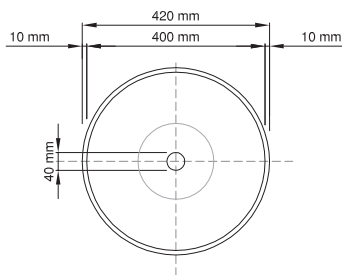

thin-edge

Product code: SWMBAS42
 Size (l) x (w) x (h): 420mm x 420mm x 120mm
 Top to waste: 110mm
 Overflow: Internal Overflow / No overflow
 Material: DADOquartz®
 Finish: Matte / Polished
 Mounting: Counter-top / Under-mount

Base dimensions: 170mm
 Edge width: 10mm
 Waste diameter: 40mm
 Weight: 10kg

Shipping information

Packing dimensions: 470mm x 470mm x 180mm
 Shipping mass: 15kg