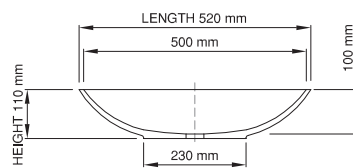

wide-edge

Product code: SWMBAS41
 Size (l) x (w) x (h): 520mm x 370mm x 110mm
 Top to waste: 100mm
 Overflow: Internal Overflow / No overflow
 Material: DADOquartz®
 Finish: Matte / Polished
 Mounting: Counter-top / Under-mount

Base dimensions: 230mm x 200mm
 Edge width: 20mm
 Waste diameter: 40mm
 Weight: 5kg

Shipping information

Packing dimensions: 600mm x 430mm x 175mm
 Shipping mass: 7kg