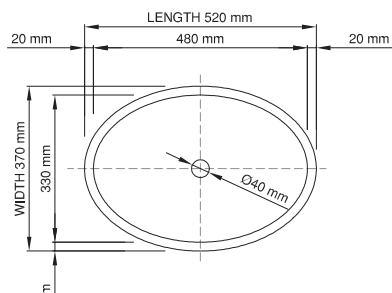

wide-edge

Product code: SWMBAS41
 Size (l) x (w) x (h): 520mm x 370mm x 110mm
 Top to waste: 100mm
 Overflow: Internal Overflow / No overflow
 Material: DADOquartz®
 Finish: Matte / Polished
 Mounting: Counter-top / Under-mount

Base dimensions: 230mm x 200mm
 Edge width: 20mm
 Waste diameter: 40mm
 Weight: 5kg

Shipping information

Packing dimensions: 600mm x 430mm x 175mm
 Shipping mass: 7kg