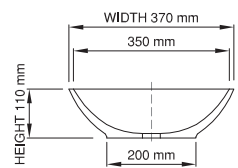

wide-edge

Product code: SWMBAS41
 Size (l) x (w) x (h): 520mm x 370mm x 110mm
 Top to waste: 100mm
 Overflow: Internal Overflow / No overflow
 Material: DADOquartz®
 Finish: Matte / Polished
 Mounting: Counter-top / Under-mount

Base dimensions: 230mm x 200mm
 Edge width: 20mm
 Waste diameter: 40mm
 Weight: 5kg

Shipping information

Packing dimensions: 600mm x 430mm x 175mm
 Shipping mass: 7kg