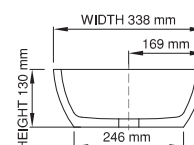

thin-edge

Product code: SWMBAS39  
 Size (l) x (w) x (h): 564mm x 338mm x 130mm  
 Top to waste: 111.5mm  
 Overflow: Internal overflow / No overflow  
 Material: DADOquartz®  
 Finish: Matte / Polished  
 Mounting: Counter-top / Under-mount

Base dimensions: 276mm x 246mm  
 Edge width: 17mm  
 Waste diameter: 40mm  
 Weight: 10kg

#### Shipping information

Packing dimensions: 580mm x 380mm x 150mm  
 Shipping mass: 11kg