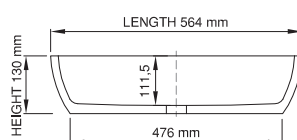

thin-edge

Product code: SWMBAS39  
 Size (l) x (w) x (h): 564mm x 338mm x 130mm  
 Top to waste: 111.5mm  
 Overflow: Internal overflow / No overflow  
 Material: DADOquartz®  
 Finish: Matte / Polished  
 Mounting: Counter-top / Under-mount

Base dimensions: 276mm x 246mm  
 Edge width: 17mm  
 Waste diameter: 40mm  
 Weight: 10kg

#### Shipping information

Packing dimensions: 580mm x 380mm x 150mm  
 Shipping mass: 11kg