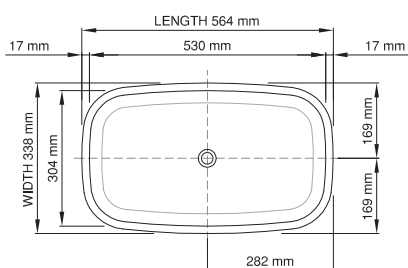

thin-edge

Product code: SWMBAS39  
 Size (l) x (w) x (h): 564mm x 338mm x 130mm  
 Top to waste: 111.5mm  
 Overflow: Internal overflow / No overflow  
 Material: DADOquartz®  
 Finish: Matte / Polished  
 Mounting: Counter-top / Under-mount

Base dimensions: 276mm x 246mm  
 Edge width: 17mm  
 Waste diameter: 40mm  
 Weight: 10kg

#### Shipping information

Packing dimensions: 580mm x 380mm x 150mm  
 Shipping mass: 11kg