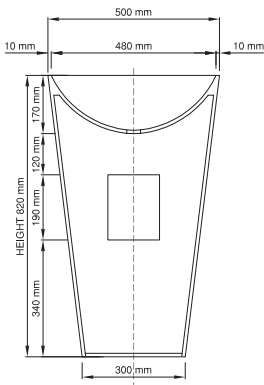

DADOquartz®

annelie
basin

pillar

www.dadoquartzbathware.com

Lifetime Warranty
The world's most luxurious
bathtub material since 1998

820 basin

Product code (NTH): SWMBAS26
 Product code (WTH): SWMBAS54
 Size (l) x (w) x (h): 500mm x 500mm x 820mm
 Top to waste: 170mm
 Overflow: Internal Overflow / No overflow
 Material: DADOquartz®
 Finish: Matte / Polished

Base dimensions: 300mm
 Edge width: 10mm
 Waste diameter: 40mm
 Weight: 22.4kg

Shipping information:
 Packing dimensions: 580mm x 580mm x 940mm
 Shipping mass: 32.4kg

910 basin

Product code (NTH): SWMBAS37
 Product code (WTH): SWMBAS55
 Size (l) x (w) x (h): 500mm x 500mm x 910mm
 Top to waste: 170mm
 Overflow: Internal Overflow / No overflow
 Material: DADOquartz®
 Finish: Matte / Polished

Base dimensions: 300mm
 Edge width: 10mm
 Waste diameter: 40mm
 Weight: 29.5kg

Shipping information:
 Packing dimensions: 580mm x 580mm x 940mm
 Shipping mass: 39.5kg