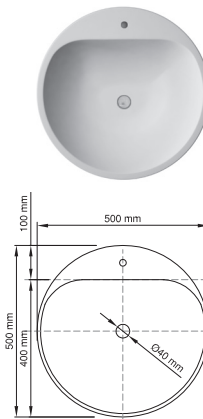

DADOquartz®

annelie
basin

pillar

www.dadoquartzbathware.com

Lifetime Warranty
The world's most luxurious
bathtub material since 1998

820 basin

Product code (NTH): SWMBAS26
 Product code (WTH): SWMBAS54
 Size (l) x (w) x (h): 500mm x 500mm x 820mm
 Top to waste: 170mm
 Overflow: Internal Overflow / No overflow
 Material: DADOquartz®
 Finish: Matte / Polished

Base dimensions: 300mm
 Edge width: 10mm
 Waste diameter: 40mm
 Weight: 22.4kg

Shipping information:
 Packing dimensions: 580mm x 580mm x 940mm
 Shipping mass: 32.4kg

910 basin

Product code (NTH): SWMBAS37
 Product code (WTH): SWMBAS55
 Size (l) x (w) x (h): 500mm x 500mm x 910mm
 Top to waste: 170mm
 Overflow: Internal Overflow / No overflow
 Material: DADOquartz®
 Finish: Matte / Polished

Base dimensions: 300mm
 Edge width: 10mm
 Waste diameter: 40mm
 Weight: 29.5kg

Shipping information:
 Packing dimensions: 580mm x 580mm x 940mm
 Shipping mass: 39.5kg