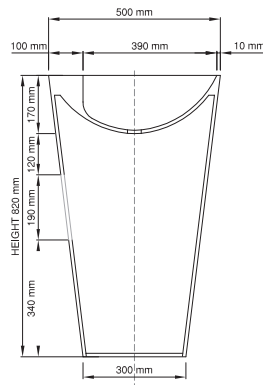

DADOquartz®

annelie
basin

pillar

www.dadoquartzbathware.com

Lifetime Warranty
The world's most luxurious
bathtub material since 1998

820 basin

Product code (NTH): SWMBAS26
 Product code (WTH): SWMBAS54
 Size (l) x (w) x (h): 500mm x 500mm x 820mm
 Top to waste: 170mm
 Overflow: Internal Overflow / No overflow
 Material: DADOquartz®
 Finish: Matte / Polished

Base dimensions: 300mm
 Edge width: 10mm
 Waste diameter: 40mm
 Weight: 22.4kg

Shipping information:
 Packing dimensions: 580mm x 580mm x 940mm
 Shipping mass: 32.4kg

910 basin

Product code (NTH): SWMBAS37
 Product code (WTH): SWMBAS55
 Size (l) x (w) x (h): 500mm x 500mm x 910mm
 Top to waste: 170mm
 Overflow: Internal Overflow / No overflow
 Material: DADOquartz®
 Finish: Matte / Polished

Base dimensions: 300mm
 Edge width: 10mm
 Waste diameter: 40mm
 Weight: 29.5kg

Shipping information:
 Packing dimensions: 580mm x 580mm x 940mm
 Shipping mass: 39.5kg