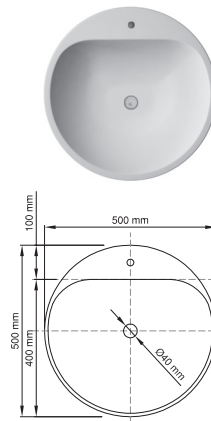

DADOquartz®

annelie
basin

pillar

www.dadoquartzbathware.com

Lifetime Warranty
The world's most luxurious
bathtub material since 1998

820 basin

Product code (NTH): SWMBAS26
 Product code (WTH): SWMBAS54
 Size (l) x (w) x (h): 500mm x 500mm x 820mm
 Top to waste: 170mm
 Overflow: Internal Overflow / No overflow
 Material: DADOquartz®
 Finish: Matte / Polished

Base dimensions: 300mm
 Edge width: 10mm
 Waste diameter: 40mm
 Weight: 22.4kg

Shipping information:
 Packing dimensions: 580mm x 580mm x 940mm
 Shipping mass: 32.4kg

910 basin

Product code (NTH): SWMBAS37
 Product code (WTH): SWMBAS55
 Size (l) x (w) x (h): 500mm x 500mm x 910mm
 Top to waste: 170mm
 Overflow: Internal Overflow / No overflow
 Material: DADOquartz®
 Finish: Matte / Polished

Base dimensions: 300mm
 Edge width: 10mm
 Waste diameter: 40mm
 Weight: 29.5kg

Shipping information:
 Packing dimensions: 580mm x 580mm x 940mm
 Shipping mass: 39.5kg