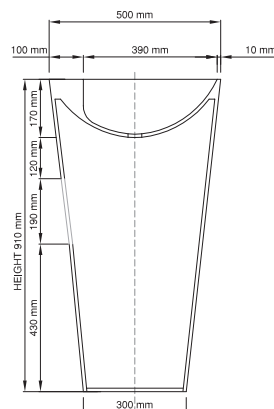

DADOquartz®

annelie
basin

pillar

www.dadoquartzbathware.com

Lifetime Warranty
The world's most luxurious
bathtub material since 1998

820 basin

Product code (NTH): SWMBAS26
 Product code (WTH): SWMBAS54
 Size (l) x (w) x (h): 500mm x 500mm x 820mm
 Top to waste: 170mm
 Overflow: Internal Overflow / No overflow
 Material: DADOquartz®
 Finish: Matte / Polished

Base dimensions: 300mm
 Edge width: 10mm
 Waste diameter: 40mm
 Weight: 22.4kg

Shipping information:
 Packing dimensions: 580mm x 580mm x 940mm
 Shipping mass: 32.4kg

910 basin

Product code (NTH): SWMBAS37
 Product code (WTH): SWMBAS55
 Size (l) x (w) x (h): 500mm x 500mm x 910mm
 Top to waste: 170mm
 Overflow: Internal Overflow / No overflow
 Material: DADOquartz®
 Finish: Matte / Polished

Base dimensions: 300mm
 Edge width: 10mm
 Waste diameter: 40mm
 Weight: 29.5kg

Shipping information:
 Packing dimensions: 580mm x 580mm x 940mm
 Shipping mass: 39.5kg