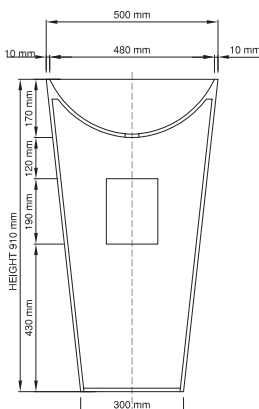

DADOquartz®

annelie
basin

pillar

www.dadoquartzbathware.com

Lifetime Warranty
The world's most luxurious
bathtub material since 1998

820 basin

Product code (NTH): SWMBAS26
 Product code (WTH): SWMBAS54
 Size (l) x (w) x (h): 500mm x 500mm x 820mm
 Top to waste: 170mm
 Overflow: Internal Overflow / No overflow
 Material: DADOquartz®
 Finish: Matte / Polished

Base dimensions: 300mm
 Edge width: 10mm
 Waste diameter: 40mm
 Weight: 22.4kg

Shipping information:
 Packing dimensions: 580mm x 580mm x 940mm
 Shipping mass: 32.4kg

910 basin

Product code (NTH): SWMBAS37
 Product code (WTH): SWMBAS55
 Size (l) x (w) x (h): 500mm x 500mm x 910mm
 Top to waste: 170mm
 Overflow: Internal Overflow / No overflow
 Material: DADOquartz®
 Finish: Matte / Polished

Base dimensions: 300mm
 Edge width: 10mm
 Waste diameter: 40mm
 Weight: 29.5kg

Shipping information:
 Packing dimensions: 580mm x 580mm x 940mm
 Shipping mass: 39.5kg