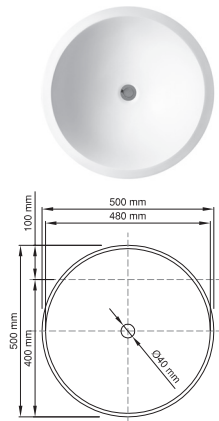

DADOquartz®

annelie
basin

pillar

www.dadoquartzbathware.com

Lifetime Warranty
The world's most luxurious
bathtub material since 1998

820 basin

Product code (NTH): SWMBAS26
 Product code (WTH): SWMBAS54
 Size (l) x (w) x (h): 500mm x 500mm x 820mm
 Top to waste: 170mm
 Overflow: Internal Overflow / No overflow
 Material: DADOquartz®
 Finish: Matte / Polished

Base dimensions: 300mm
 Edge width: 10mm
 Waste diameter: 40mm
 Weight: 22.4kg

Shipping information:
 Packing dimensions: 580mm x 580mm x 940mm
 Shipping mass: 32.4kg

910 basin

Product code (NTH): SWMBAS37
 Product code (WTH): SWMBAS55
 Size (l) x (w) x (h): 500mm x 500mm x 910mm
 Top to waste: 170mm
 Overflow: Internal Overflow / No overflow
 Material: DADOquartz®
 Finish: Matte / Polished

Base dimensions: 300mm
 Edge width: 10mm
 Waste diameter: 40mm
 Weight: 29.5kg

Shipping information:
 Packing dimensions: 580mm x 580mm x 940mm
 Shipping mass: 39.5kg