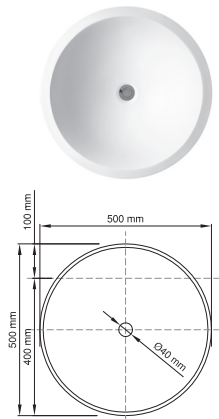

DADOquartz®

annelie
basin

pillar

www.dadoquartzbathware.com

Lifetime Warranty
The world's most luxurious
bathtub material since 1998

820 basin

Product code (NTH): SWMBAS26
 Product code (WTH): SWMBAS54
 Size (l) x (w) x (h): 500mm x 500mm x 820mm
 Top to waste: 170mm
 Overflow: Internal Overflow / No overflow
 Material: DADOquartz®
 Finish: Matte / Polished

Base dimensions: 300mm
 Edge width: 10mm
 Waste diameter: 40mm
 Weight: 22.4kg

Shipping information:
 Packing dimensions: 580mm x 580mm x 940mm
 Shipping mass: 32.4kg

910 basin

Product code (NTH): SWMBAS37
 Product code (WTH): SWMBAS55
 Size (l) x (w) x (h): 500mm x 500mm x 910mm
 Top to waste: 170mm
 Overflow: Internal Overflow / No overflow
 Material: DADOquartz®
 Finish: Matte / Polished

Base dimensions: 300mm
 Edge width: 10mm
 Waste diameter: 40mm
 Weight: 29.5kg

Shipping information:
 Packing dimensions: 580mm x 580mm x 940mm
 Shipping mass: 39.5kg