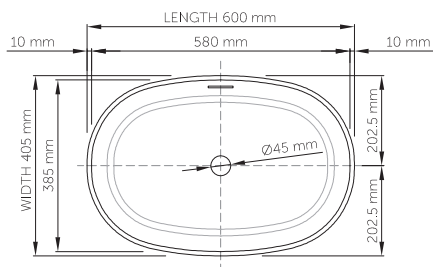

thin-edge

Product code: SWMBAS115
Size (l) x (w) x (h): 600mm x 405mm x 160mm
Top to waste: 130mm
Overflow: Internal Overflow / No overflow
Material: DADOquartz®
Finish: Matte / Polished
Mounting: Counter-top

Base dimensions: 429mm x 303mm
Edge width: 10mm
Waste diameter: 40mm
Weight: 9kg

Shipping information

Packing dimensions: 600mm x 430mm x 190mm
Shipping mass: 11kg