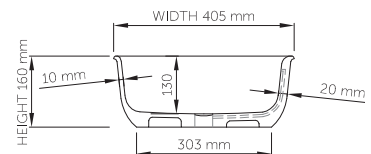

thin-edge

Product code: SWMBAS115
Size (l) x (w) x (h): 600mm x 405mm x 160mm
Top to waste: 130mm
Overflow: Internal Overflow / No overflow
Material: DADOquartz®
Finish: Matte / Polished
Mounting: Counter-top

Base dimensions: 429mm x 303mm
Edge width: 10mm
Waste diameter: 40mm
Weight: 9kg

Shipping information

Packing dimensions: 600mm x 430mm x 190mm
Shipping mass: 11kg