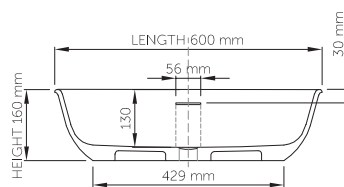

thin-edge

Product code: SWMBAS115
Size (l) x (w) x (h): 600mm x 405mm x 160mm
Top to waste: 130mm
Overflow: Internal Overflow / No overflow
Material: DADOquartz®
Finish: Matte / Polished
Mounting: Counter-top

Base dimensions: 429mm x 303mm
Edge width: 10mm
Waste diameter: 40mm
Weight: 9kg

Shipping information

Packing dimensions: 600mm x 430mm x 190mm
Shipping mass: 11kg