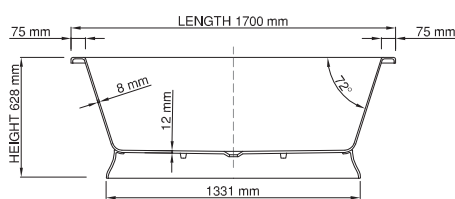

Product code: SBM142
Plinth code: SBM142PWPL / SBM142GWPL
Size (l) x (w) x (h): 1700mm x 775mm x 628mm
Waste to floor: 135mm
Water capacity: 265 L
Overflow: Internal Overflow / No overflow
Material: DADOquartz®
Finish: Matte / Polished

Base dimensions bathtub: 1283mm x 505mm
Base dimensions plinth: 1331mm x 553mm
Edge width: 8mm
Waste diameter: 50mm
Weight: 90.23kg
Shipping information
Packing dimensions: 1821mm x 1295mm x 909mm
Shipping mass: 140.23kg