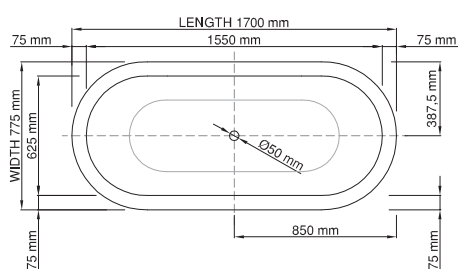

wide-edge

Product code: SBM142
 Plinth code: SBM142PWPL / SBM142GWPL
 Size (l) x (w) x (h): 1700mm x 775mm x 628mm
 Waste to floor: 135mm
 Water capacity: 265 L
 Overflow: Internal Overflow / No overflow
 Material: DADOquartz®
 Finish: Matte / Polished

Base dimensions bathtub: 1283mm x 505mm
 Base dimensions plinth: 1331mm x 553mm
 Edge width: 8mm
 Waste diameter: 50mm
 Weight: 90.23kg
Shipping information
 Packing dimensions: 1821mm x 1295mm x 909mm
 Shipping mass: 140.23kg

liberty with no feet

Product code:	SBM142
Size (l) x (w) x (h):	1700mm x 775mm x 528mm
Water capacity:	265 L
Weight:	59kg

Shipping information

Packing dimensions:	1821mm x 1295mm x 909mm
Shipping mass:	109kg

Packing dimensions feet:	500mm x 300mm x 400mm
Shipping mass feet:	9.2kg

liberty with ball feet

Product code:	SBM142
Ball feet code:	SBM142PWBF / SBM142GWBF
Size (l) x (w) x (h):	1700mm x 775mm x 628mm
Waste to floor:	133mm
Water capacity:	265 L
Weight:	79.84kg