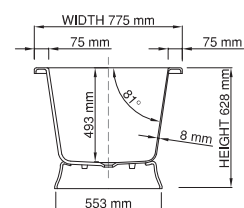

Product code: SBM142
Plinth code: SBM142PWPL / SBM142GWPL
Size (l) x (w) x (h): 1700mm x 775mm x 628mm
Waste to floor: 135mm
Water capacity: 265 L
Overflow: Internal Overflow / No overflow
Material: DADOquartz®
Finish: Matte / Polished

Base dimensions bathtub: 1283mm x 505mm
Base dimensions plinth: 1331mm x 553mm
Edge width: 8mm
Waste diameter: 50mm
Weight: 90.23kg
Shipping information
Packing dimensions: 1821mm x 1295mm x 909mm
Shipping mass: 140.23kg