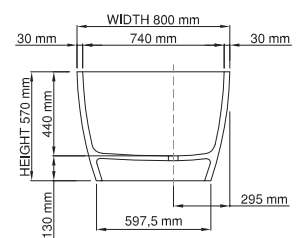

thin-edge

Product code: SBM070
 Size (l) x (w) x (h): 1550mm x 800mm x 570mm
 Waste to floor: 130mm
 Water capacity: 257 L
 Overflow: Internal Overflow / No overflow
 Material: DADOquartz®
 Finish: Matte / Polished

Base dimensions: 875mm x 597.5mm
 Edge width: 30mm
 Waste diameter: 50mm
 Weight: 80kg

Shipping information

Packing dimensions: 1590mm x 855mm x 810mm
 Shipping mass: 130kg