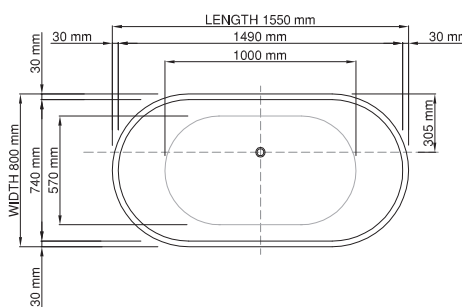

thin-edge

Product code: SBM070
 Size (l) x (w) x (h): 1550mm x 800mm x 570mm
 Waste to floor: 130mm
 Water capacity: 257 L
 Overflow: Internal Overflow / No overflow
 Material: DADOquartz®
 Finish: Matte / Polished

Base dimensions: 875mm x 597.5mm
 Edge width: 30mm
 Waste diameter: 50mm
 Weight: 80kg

Shipping information

Packing dimensions: 1590mm x 855mm x 810mm
 Shipping mass: 130kg