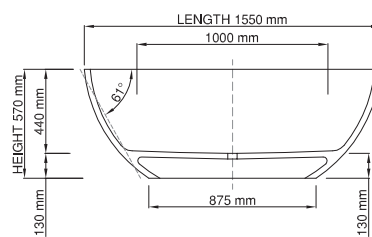

thin-edge

Product code: SBM070
 Size (l) x (w) x (h): 1550mm x 800mm x 570mm
 Waste to floor: 130mm
 Water capacity: 257 L
 Overflow: Internal Overflow / No overflow
 Material: DADOquartz®
 Finish: Matte / Polished

Base dimensions: 875mm x 597.5mm
 Edge width: 30mm
 Waste diameter: 50mm
 Weight: 80kg

Shipping information

Packing dimensions: 1590mm x 855mm x 810mm
 Shipping mass: 130kg