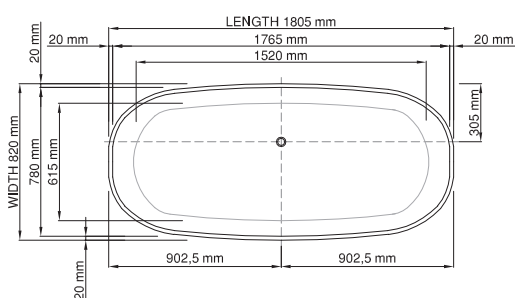

thin-edge

Product code: SBM065  
 Size (l) x (w) x (h): 1805mm x 820mm x 490mm  
 Waste to floor: 130mm  
 Water capacity: 280 L  
 Overflow: Internal overflow / No overflow  
 Material: DADOquartz®  
 Finish: Matte / Polished

Base dimensions: 1520mm x 595mm  
 Edge width: 20mm  
 Waste diameter: 50mm  
 Weight: 80kg

#### Shipping information

Packing dimensions: 1900mm x 1000mm x 665mm  
 Shipping mass: 1kg