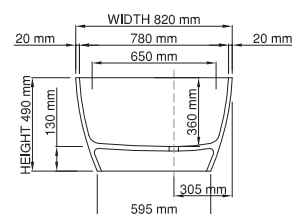

thin-edge

Product code: SBM065  
 Size (l) x (w) x (h): 1805mm x 820mm x 490mm  
 Waste to floor: 130mm  
 Water capacity: 280 L  
 Overflow: Internal overflow / No overflow  
 Material: DADOquartz®  
 Finish: Matte / Polished

Base dimensions: 1520mm x 595mm  
 Edge width: 20mm  
 Waste diameter: 50mm  
 Weight: 80kg

#### Shipping information

Packing dimensions: 1900mm x 1000mm x 665mm  
 Shipping mass: 1kg