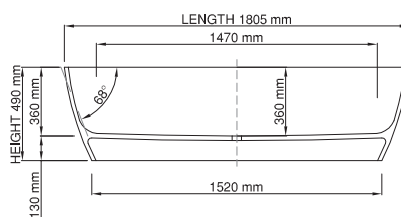

thin-edge

Product code: SBM065  
 Size (l) x (w) x (h): 1805mm x 820mm x 490mm  
 Waste to floor: 130mm  
 Water capacity: 280 L  
 Overflow: Internal overflow / No overflow  
 Material: DADOquartz®  
 Finish: Matte / Polished

Base dimensions: 1520mm x 595mm  
 Edge width: 20mm  
 Waste diameter: 50mm  
 Weight: 80kg

#### Shipping information

Packing dimensions: 1900mm x 1000mm x 665mm  
 Shipping mass: 1kg