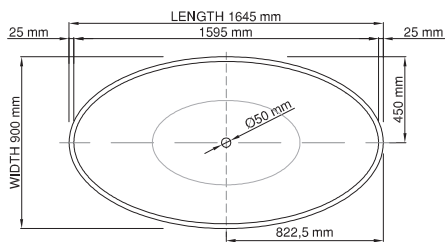

thin-edge

Product code: SBM063
 Size (l) x (w) x (h): 1645mm x 900mm x 575mm
 Waste to floor: 100mm
 Water capacity: 280 L
 Overflow: Internal Overflow / No overflow
 Material: DADOquartz®
 Finish: Matte / Polished

Base dimensions: 1000mm x 400mm
 Edge width: 25mm
 Waste diameter: 50mm - fits Bespoke 40mm plug
 Weight: 75kg

Shipping information

Packing dimensions: 1655mm x 1010mm x 1090mm
 Shipping mass: 125kg