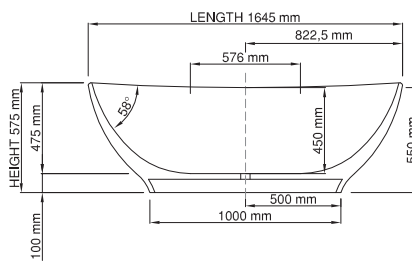

thin-edge

Product code: SBM063
 Size (l) x (w) x (h): 1645mm x 900mm x 575mm
 Waste to floor: 100mm
 Water capacity: 280 L
 Overflow: Internal Overflow / No overflow
 Material: DADOquartz®
 Finish: Matte / Polished

Base dimensions: 1000mm x 400mm
 Edge width: 25mm
 Waste diameter: 50mm - fits Bespoke 40mm plug
 Weight: 75kg

Shipping information

Packing dimensions: 1655mm x 1010mm x 1090mm
 Shipping mass: 125kg