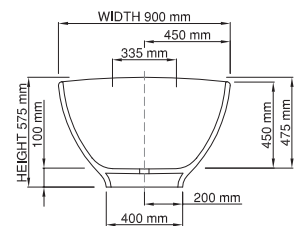

thin-edge

Product code: SBM063
 Size (l) x (w) x (h): 1645mm x 900mm x 575mm
 Waste to floor: 100mm
 Water capacity: 280 L
 Overflow: Internal Overflow / No overflow
 Material: DADOquartz®
 Finish: Matte / Polished

Base dimensions: 1000mm x 400mm
 Edge width: 25mm
 Waste diameter: 50mm - fits Bespoke 40mm plug
 Weight: 75kg

Shipping information

Packing dimensions: 1655mm x 1010mm x 1090mm
 Shipping mass: 125kg