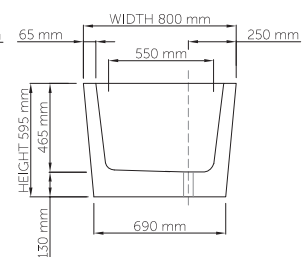

wide-edge

Product code: SBM054
 Size (l) x (w) x (h): 1760mm x 800mm x 595mm
 Waste to floor: 130mm
 Water capacity: 280 L
 Overflow: Internal overflow / No overflow
 Material: DADOquartz®
 Finish: Matte / Polished

Base dimensions: 1535mm x 690mm
 Edge width: 65mm
 Waste diameter: 50mm
 Weight: 135kg

Shipping information

Packing dimensions: 1800mm x 900mm x 810mm
 Shipping mass: 185kg