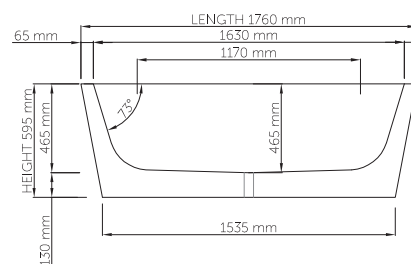

wide-edge

Product code: SBM054
 Size (l) x (w) x (h): 1760mm x 800mm x 595mm
 Waste to floor: 130mm
 Water capacity: 280 L
 Overflow: Internal overflow / No overflow
 Material: DADOquartz®
 Finish: Matte / Polished

Base dimensions: 1535mm x 690mm
 Edge width: 65mm
 Waste diameter: 50mm
 Weight: 135kg

Shipping information

Packing dimensions: 1800mm x 900mm x 810mm
 Shipping mass: 185kg