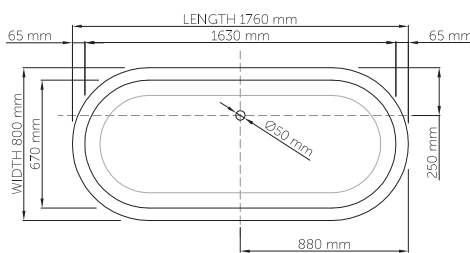

wide-edge

Product code: SBM054
 Size (l) x (w) x (h): 1760mm x 800mm x 595mm
 Waste to floor: 130mm
 Water capacity: 280 L
 Overflow: Internal overflow / No overflow
 Material: DADOquartz®
 Finish: Matte / Polished

Base dimensions: 1535mm x 690mm
 Edge width: 65mm
 Waste diameter: 50mm
 Weight: 135kg

Shipping information

Packing dimensions: 1800mm x 900mm x 810mm
 Shipping mass: 185kg