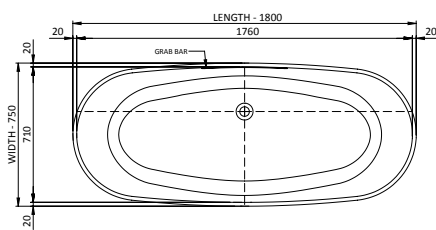

thin-edge

Size (l) x (w) x (h): 1800mm x 750mm x 506mm
 Waste to floor: 130mm
 Water capacity: 336 L
 Overflow: Internal overflow / No overflow
 Material: DADOquartz®
 Finish: Matte / Polished

Base dimensions: 1298mm x 555mm
 Edge width: 20mm
 Waste diameter: 50mm
 Weight: 89kg

Shipping information

Packing dimensions: 1895mm x 965mm x 780mm
 Shipping mass: 144kg