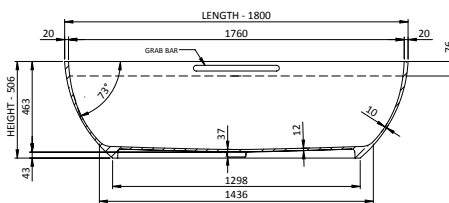

thin-edge

Size (l) x (w) x (h): 1800mm x 750mm x 506mm
 Waste to floor: 130mm
 Water capacity: 336 L
 Overflow: Internal overflow / No overflow
 Material: DADOquartz®
 Finish: Matte / Polished

Base dimensions: 1298mm x 555mm
 Edge width: 20mm
 Waste diameter: 50mm
 Weight: 89kg

Shipping information

Packing dimensions: 1895mm x 965mm x 780mm
 Shipping mass: 144kg