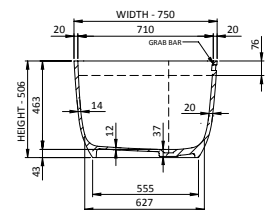

thin-edge

Size (l) x (w) x (h): 1800mm x 750mm x 506mm
 Waste to floor: 130mm
 Water capacity: 336 L
 Overflow: Internal overflow / No overflow
 Material: DADOquartz®
 Finish: Matte / Polished

Base dimensions: 1298mm x 555mm
 Edge width: 20mm
 Waste diameter: 50mm
 Weight: 89kg

Shipping information

Packing dimensions: 1895mm x 965mm x 780mm
 Shipping mass: 144kg